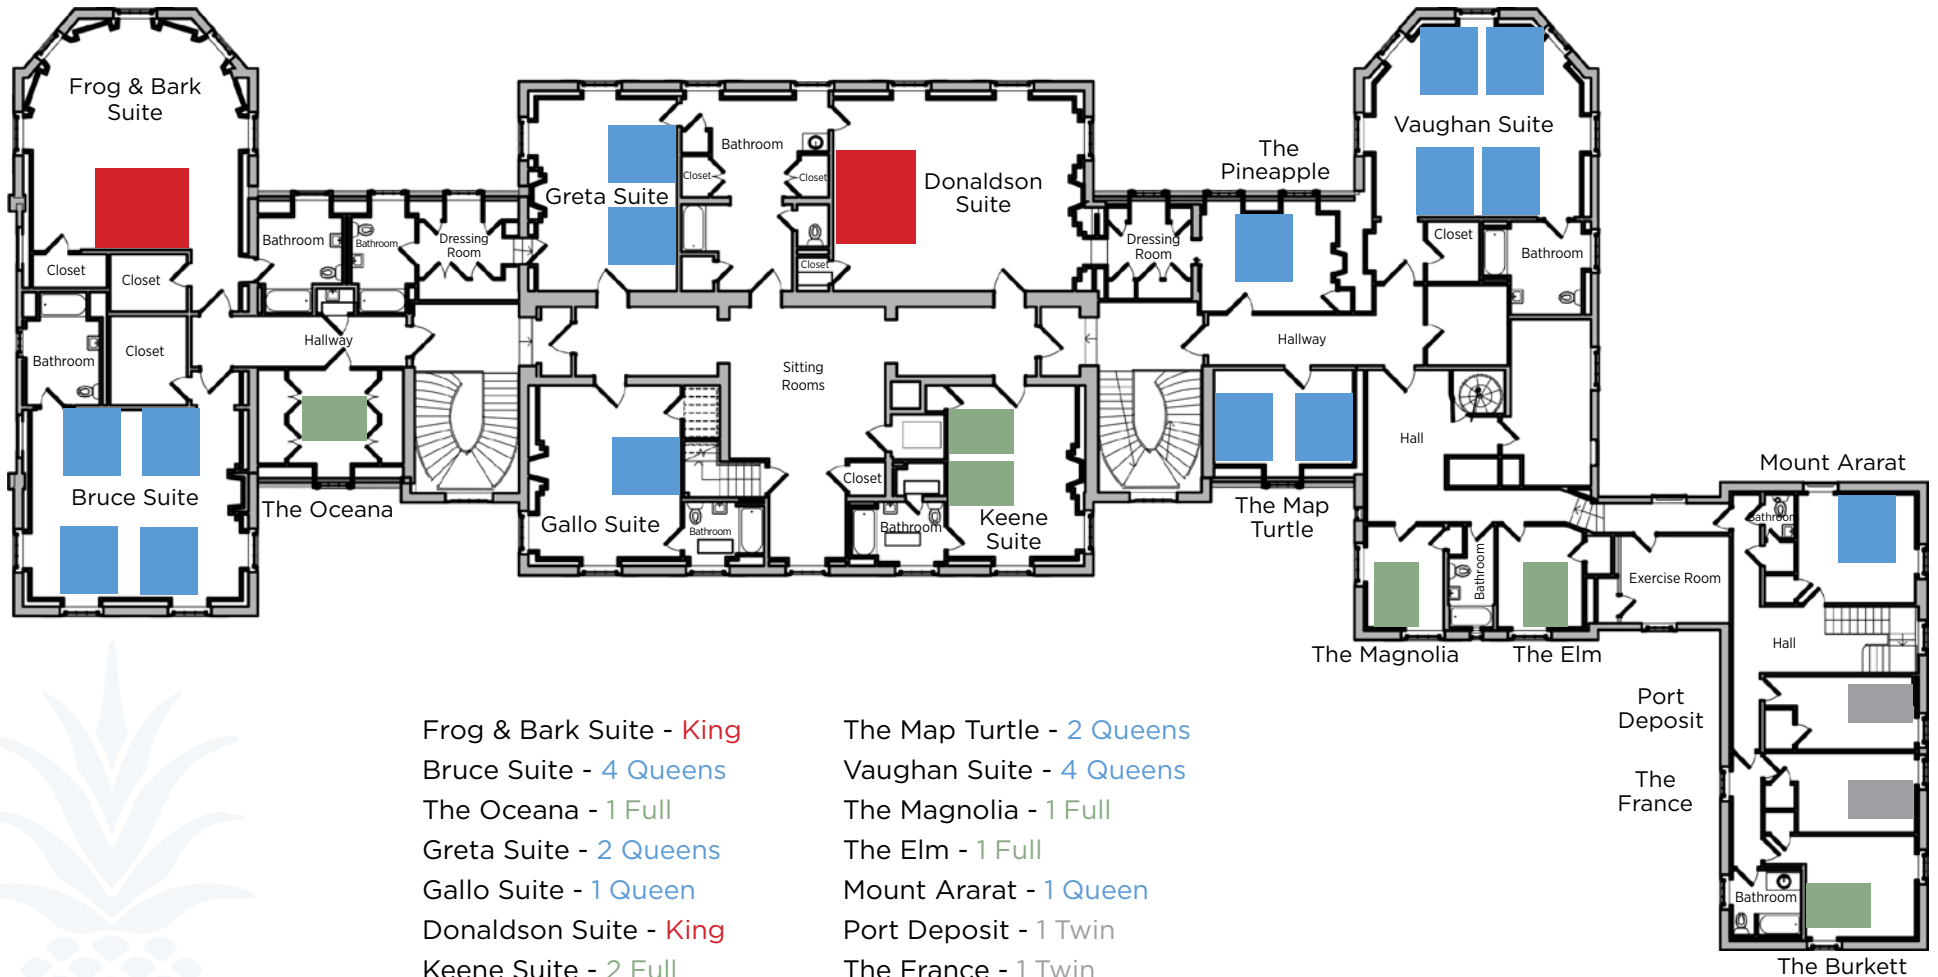

DONALDSON BROWN

Riverfront Event Center

Easy to reach, hard to leave behind

EVENT NAME

DATE

- | | |
|--------------------------|---------------------------|
| Frog & Bark Suite - King | The Map Turtle - 2 Queens |
| Bruce Suite - 4 Queens | Vaughan Suite - 4 Queens |
| The Oceana - 1 Full | The Magnolia - 1 Full |
| Greta Suite - 2 Queens | The Elm - 1 Full |
| Gallo Suite - 1 Queen | Mount Ararat - 1 Queen |
| Donaldson Suite - King | Port Deposit - 1 Twin |
| Keene Suite - 2 Full | The France - 1 Twin |
| Pineapple - 1 Queen | The Burkett - 1 Full |

Affiliated with the University
of Maryland, Baltimore

donaldsonbrown.com

200 Mount Ararat Farm Road | Port Deposit, MD 21904

WEDDINGS | CONFERENCES | MEETINGS | RETREATS | SPECIAL EVENTS