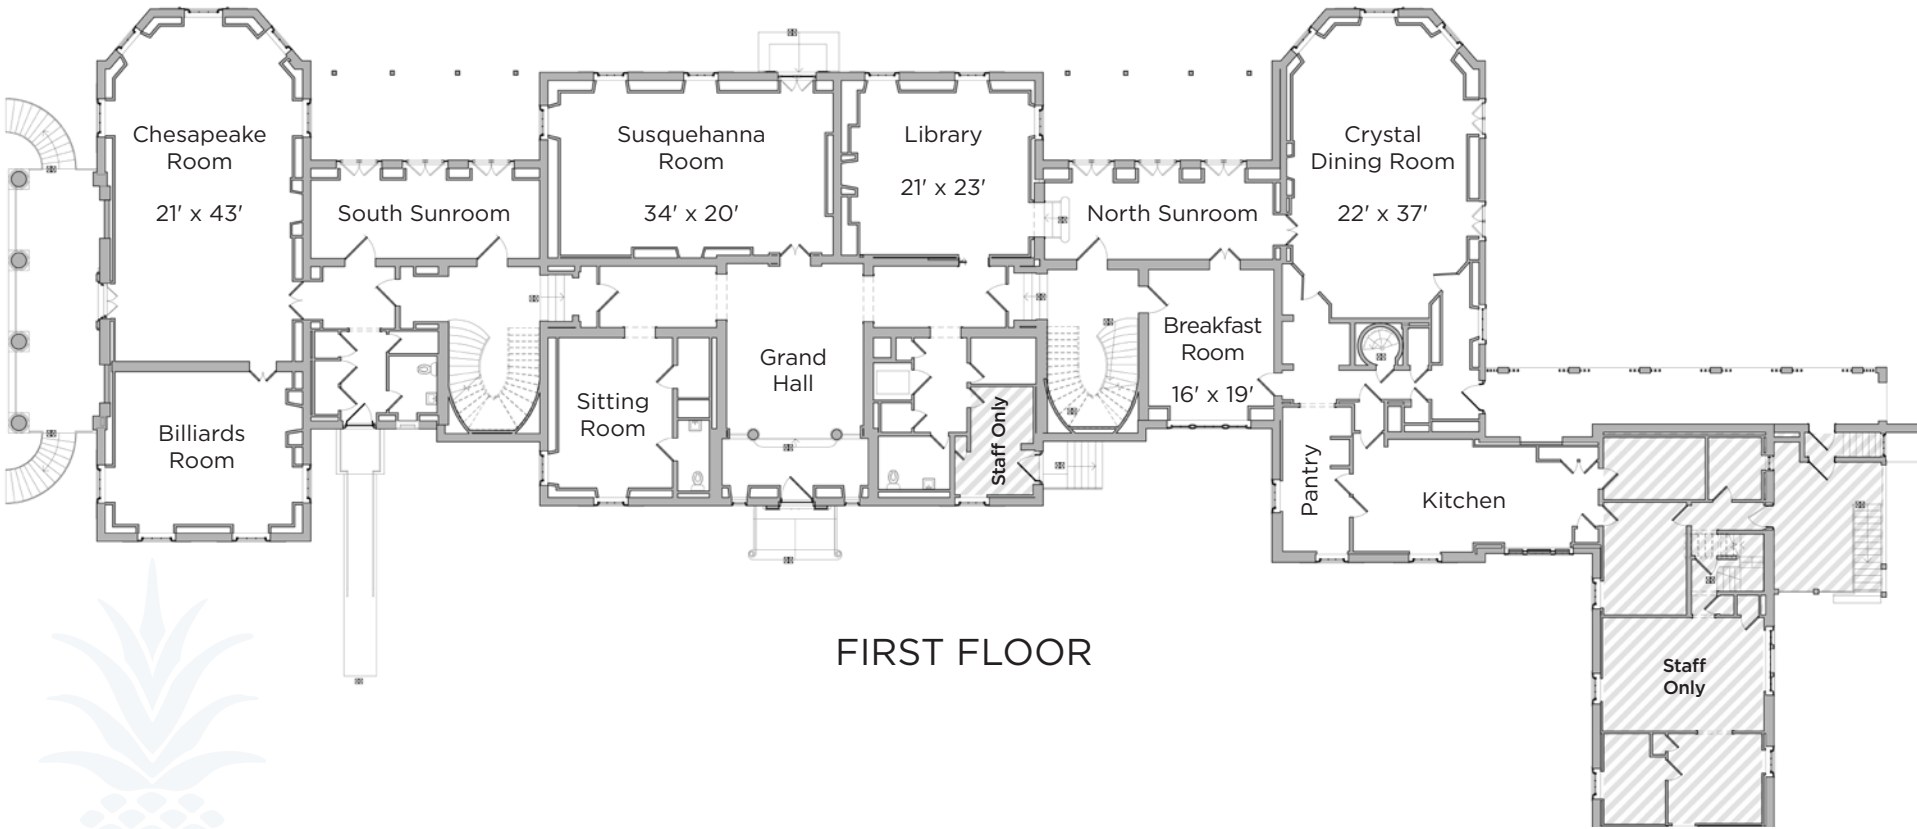

DONALDSON BROWN

Riverfront Event Center

Easy to reach, hard to leave behind

Susquehanna River

FIRST FLOOR

Affiliated with the University of Maryland, Baltimore

donaldsonbrown.com

200 Mount Ararat Farm Road | Port Deposit, MD 21904