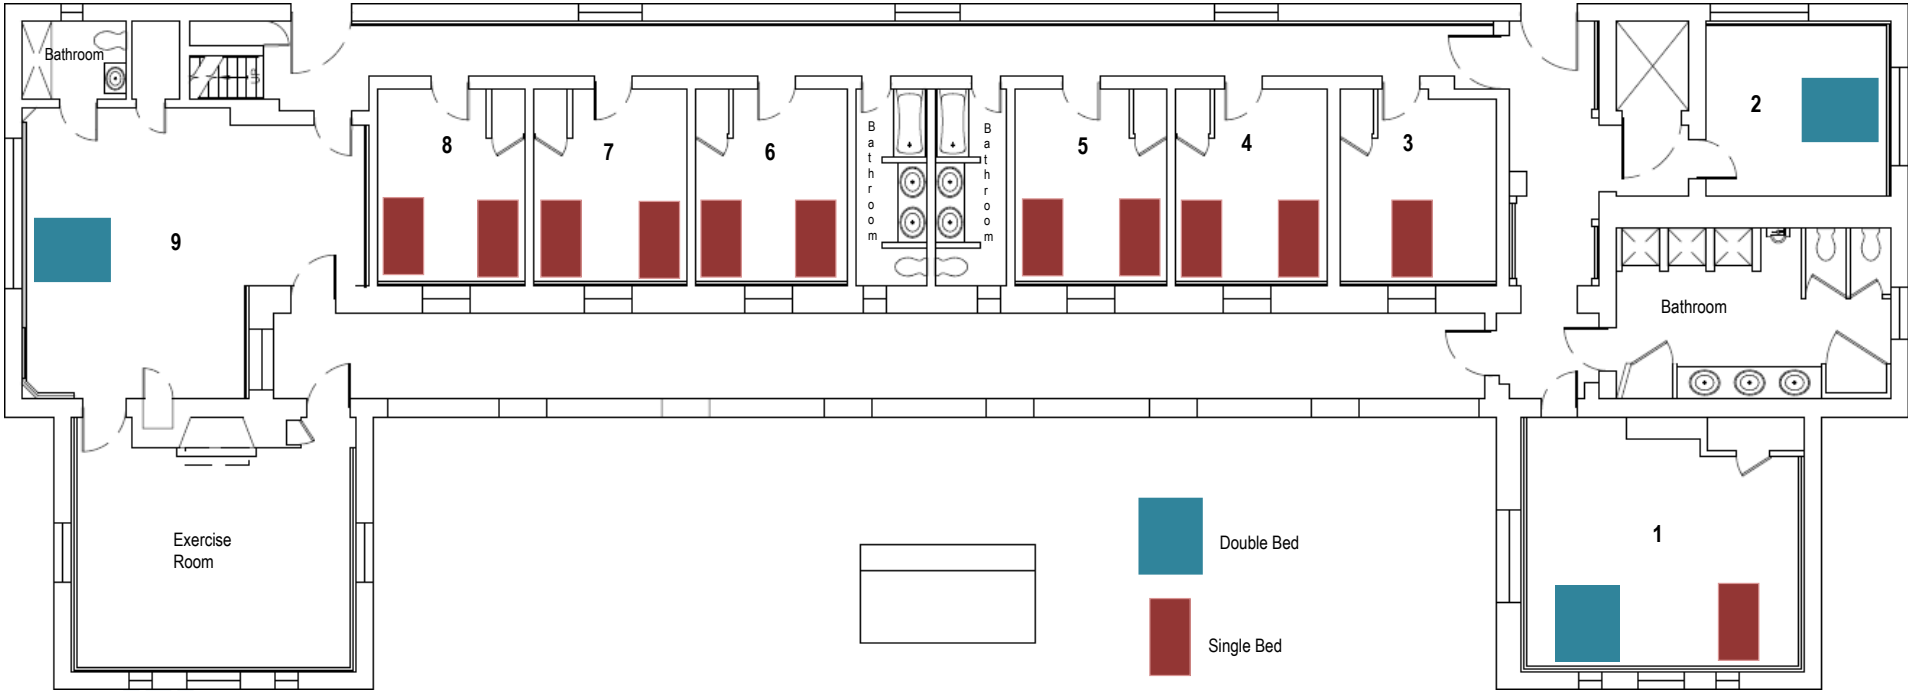

DONALDSON BROWN

Riverfront Event Center

Easy to reach, hard to leave behind

CARRIAGE HOUSE - 1ST FLOOR

Affiliated with the University of Maryland, Baltimore

donaldsonbrown.com

200 Mount Ararat Farm Road | Port Deposit, MD 21904